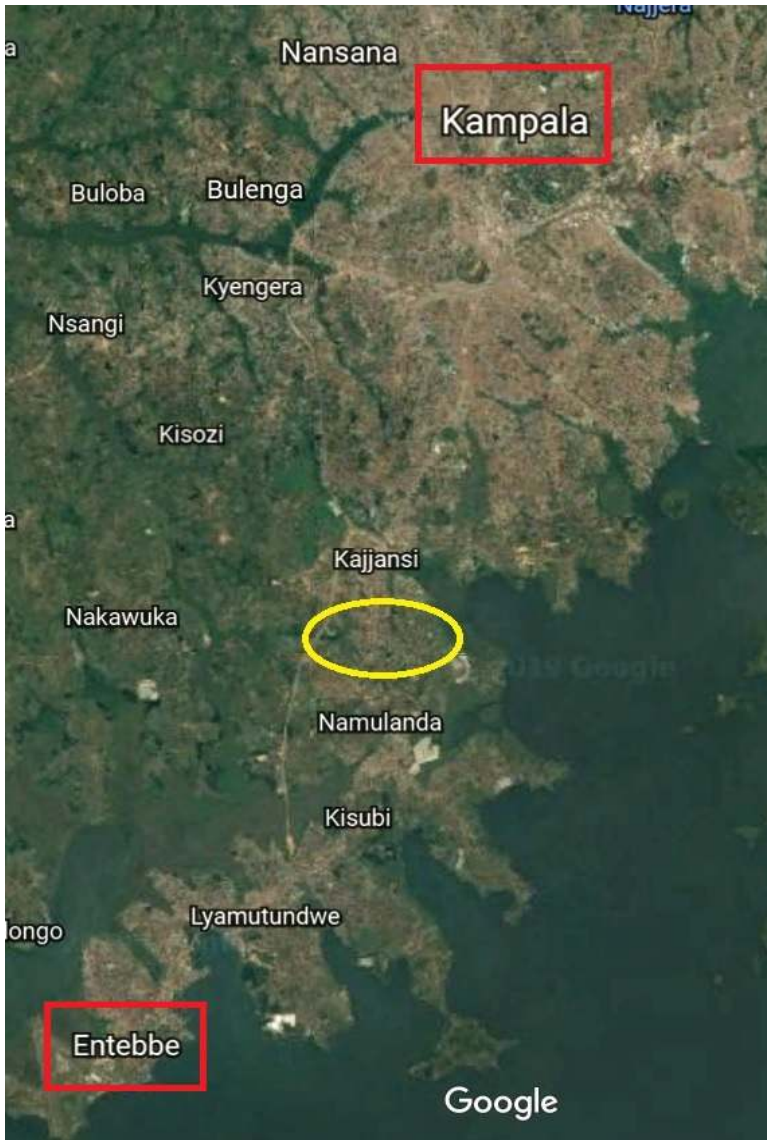

Location of Lookout Ridge Guest House

At Bwebajja on Entebbe Road that runs from Entebbe to Kampala

The area in the yellow circle is Bwebajja,
between Entebbe and Kampala

Lookout Ridge Guest House in yellow circle

Front view of Lookout Ridge

[More information and photos here](#)

The official location is Block 401, Plot 270, Entebbe Road Bwebajja, however it is doubtful ANYONE you asked could tell you where this block and plot are located. No curbside mailboxes with addresses on them in Uganda.